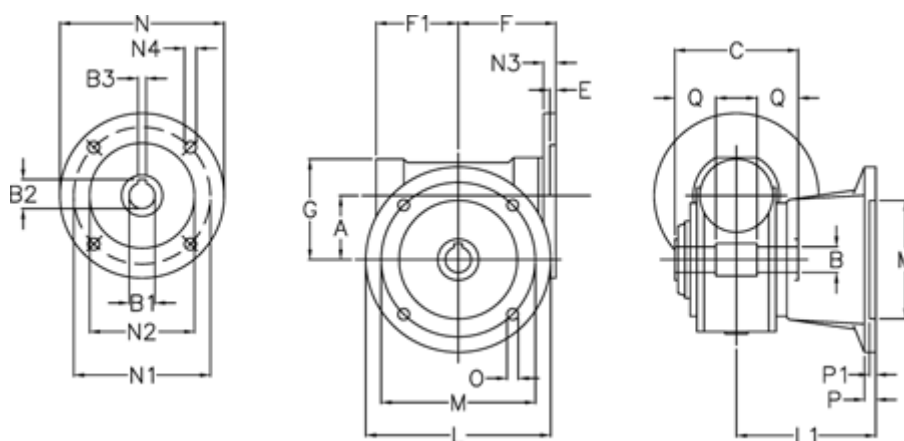

Article number: 390204410062310

Description: Worm gear  
VF 44-FA2-100-63B14

## Measures

A	= 44.6	F1	= 54	N2	= 60
B	= 18 H7	G	= 71	N3	= 8
B1 E7	= 11	L	= 110	N4	= 5.5
B2	= 12.8	L1	= 90	O	= 8.5
B3 H9	= 4	M	= 87	P	= 9
C	= 64	M1	= 60	P1	= 7
E	= 2	N	= 90	Q	= 24.5
F	= 65	N1	= 75		